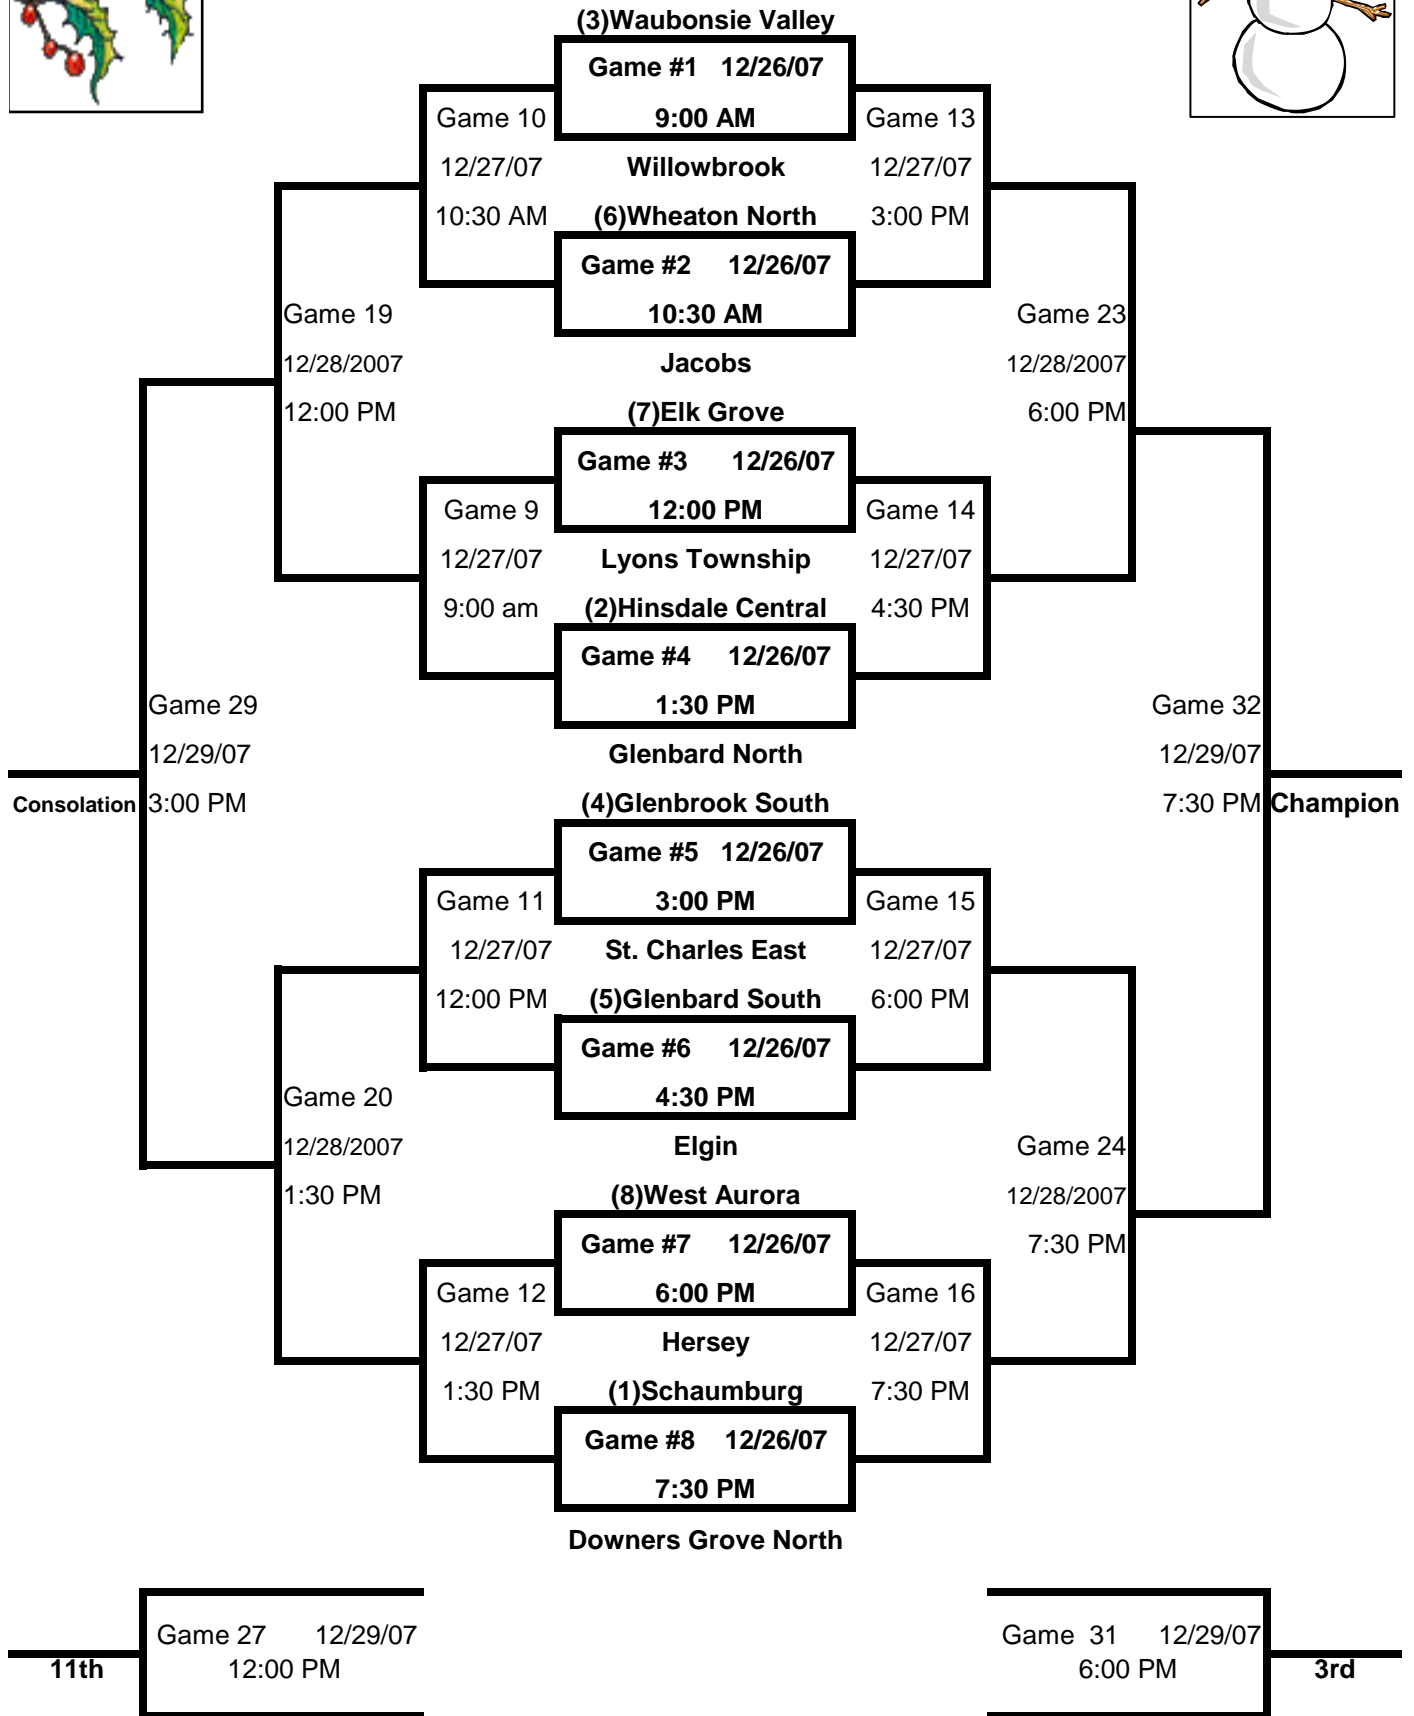

Bill Neibch Falcon Classic Holiday Tournament 2007

**All Games will start at assigned time
or 20 minutes between games.
TOP team on the bracket wears **WHITE and
will be the **HOME** team